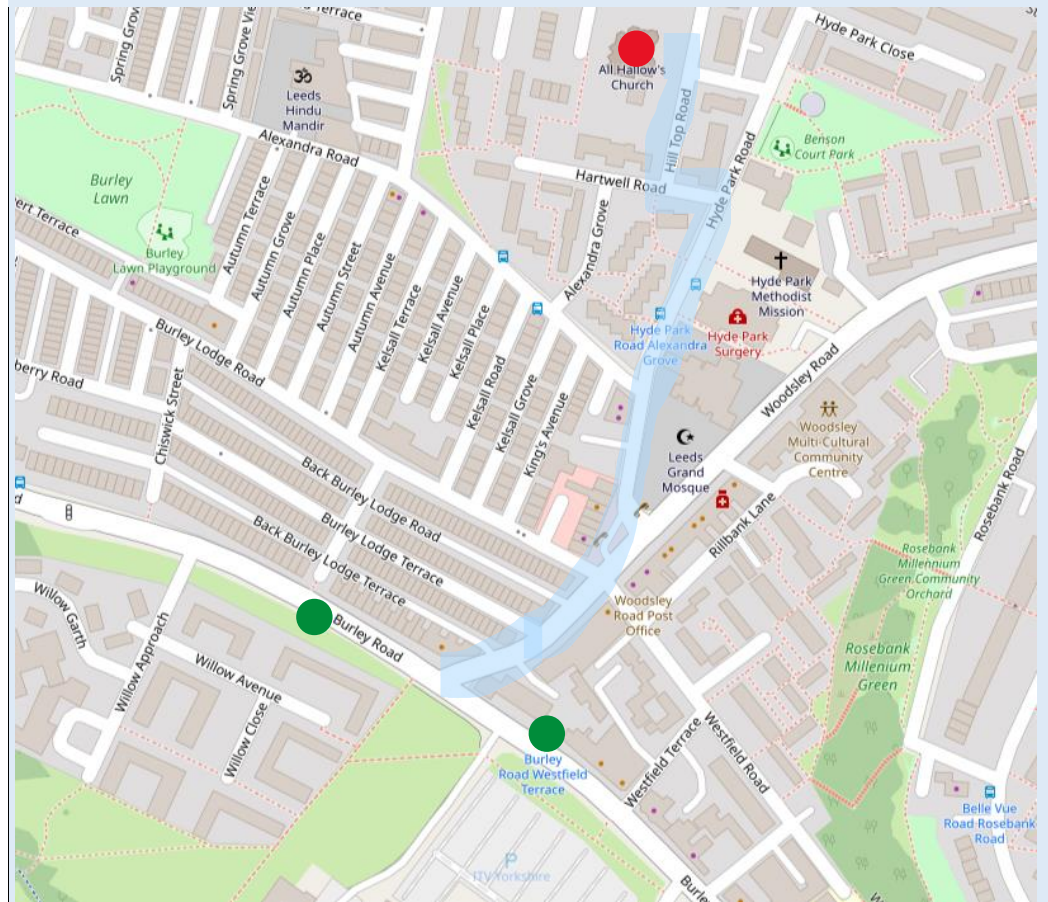

There will be a small lunch provided.

Buses from Leeds City Centre:

19 and 19A towards Tinshill

49 towards Bramley

50 and 50A towards Horsforth

All buses stop on Burley Road, near Woodsley Road,
which is a short but steep walk.

Let us know if you need our help to get there in advance
by calling **0113 244 0606** by **Friday 24th November**

For more information, please go to

www.askingyou.org.uk

Getting there
by bus:
Bus stops

Key:

- **Green dots:** Bus stops on Burley Road
- **Red dot:** Where All Hallows Church is
- **Light blue:** Where to walk to and from All Hallows

Get off the bus on **Burley Road** near the **ITV studio**.

Walk up that road until you see a sign for **All Hallows Church**.