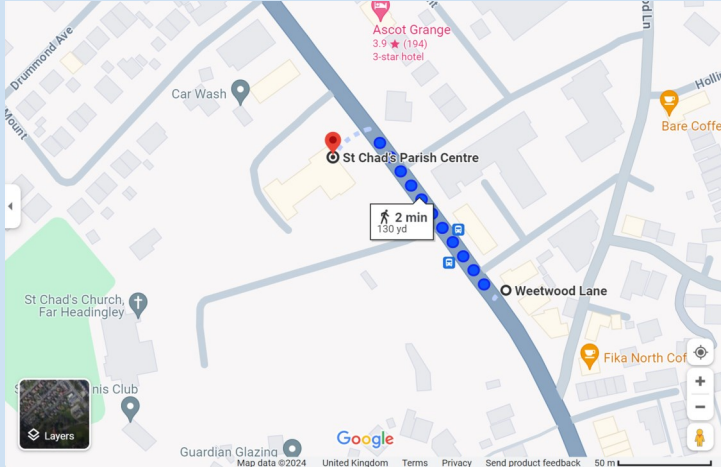

People's Parliament is moving!

You said that you wanted to change where the People's Parliament is held.

The People's Parliament is moving to:

St. Chad's Parish Centre
Otley Road
Far Headingley
Leeds
LS16 5JT

How to get there

There is a **free car park** and bus stops on both sides of the road.

You can get the **1, 6, 8** or **27** and get off at Weetwood Lane.

The hall is in front of the **church**.

The entrance is on the side facing the road.

Pictures taken from Google Maps.